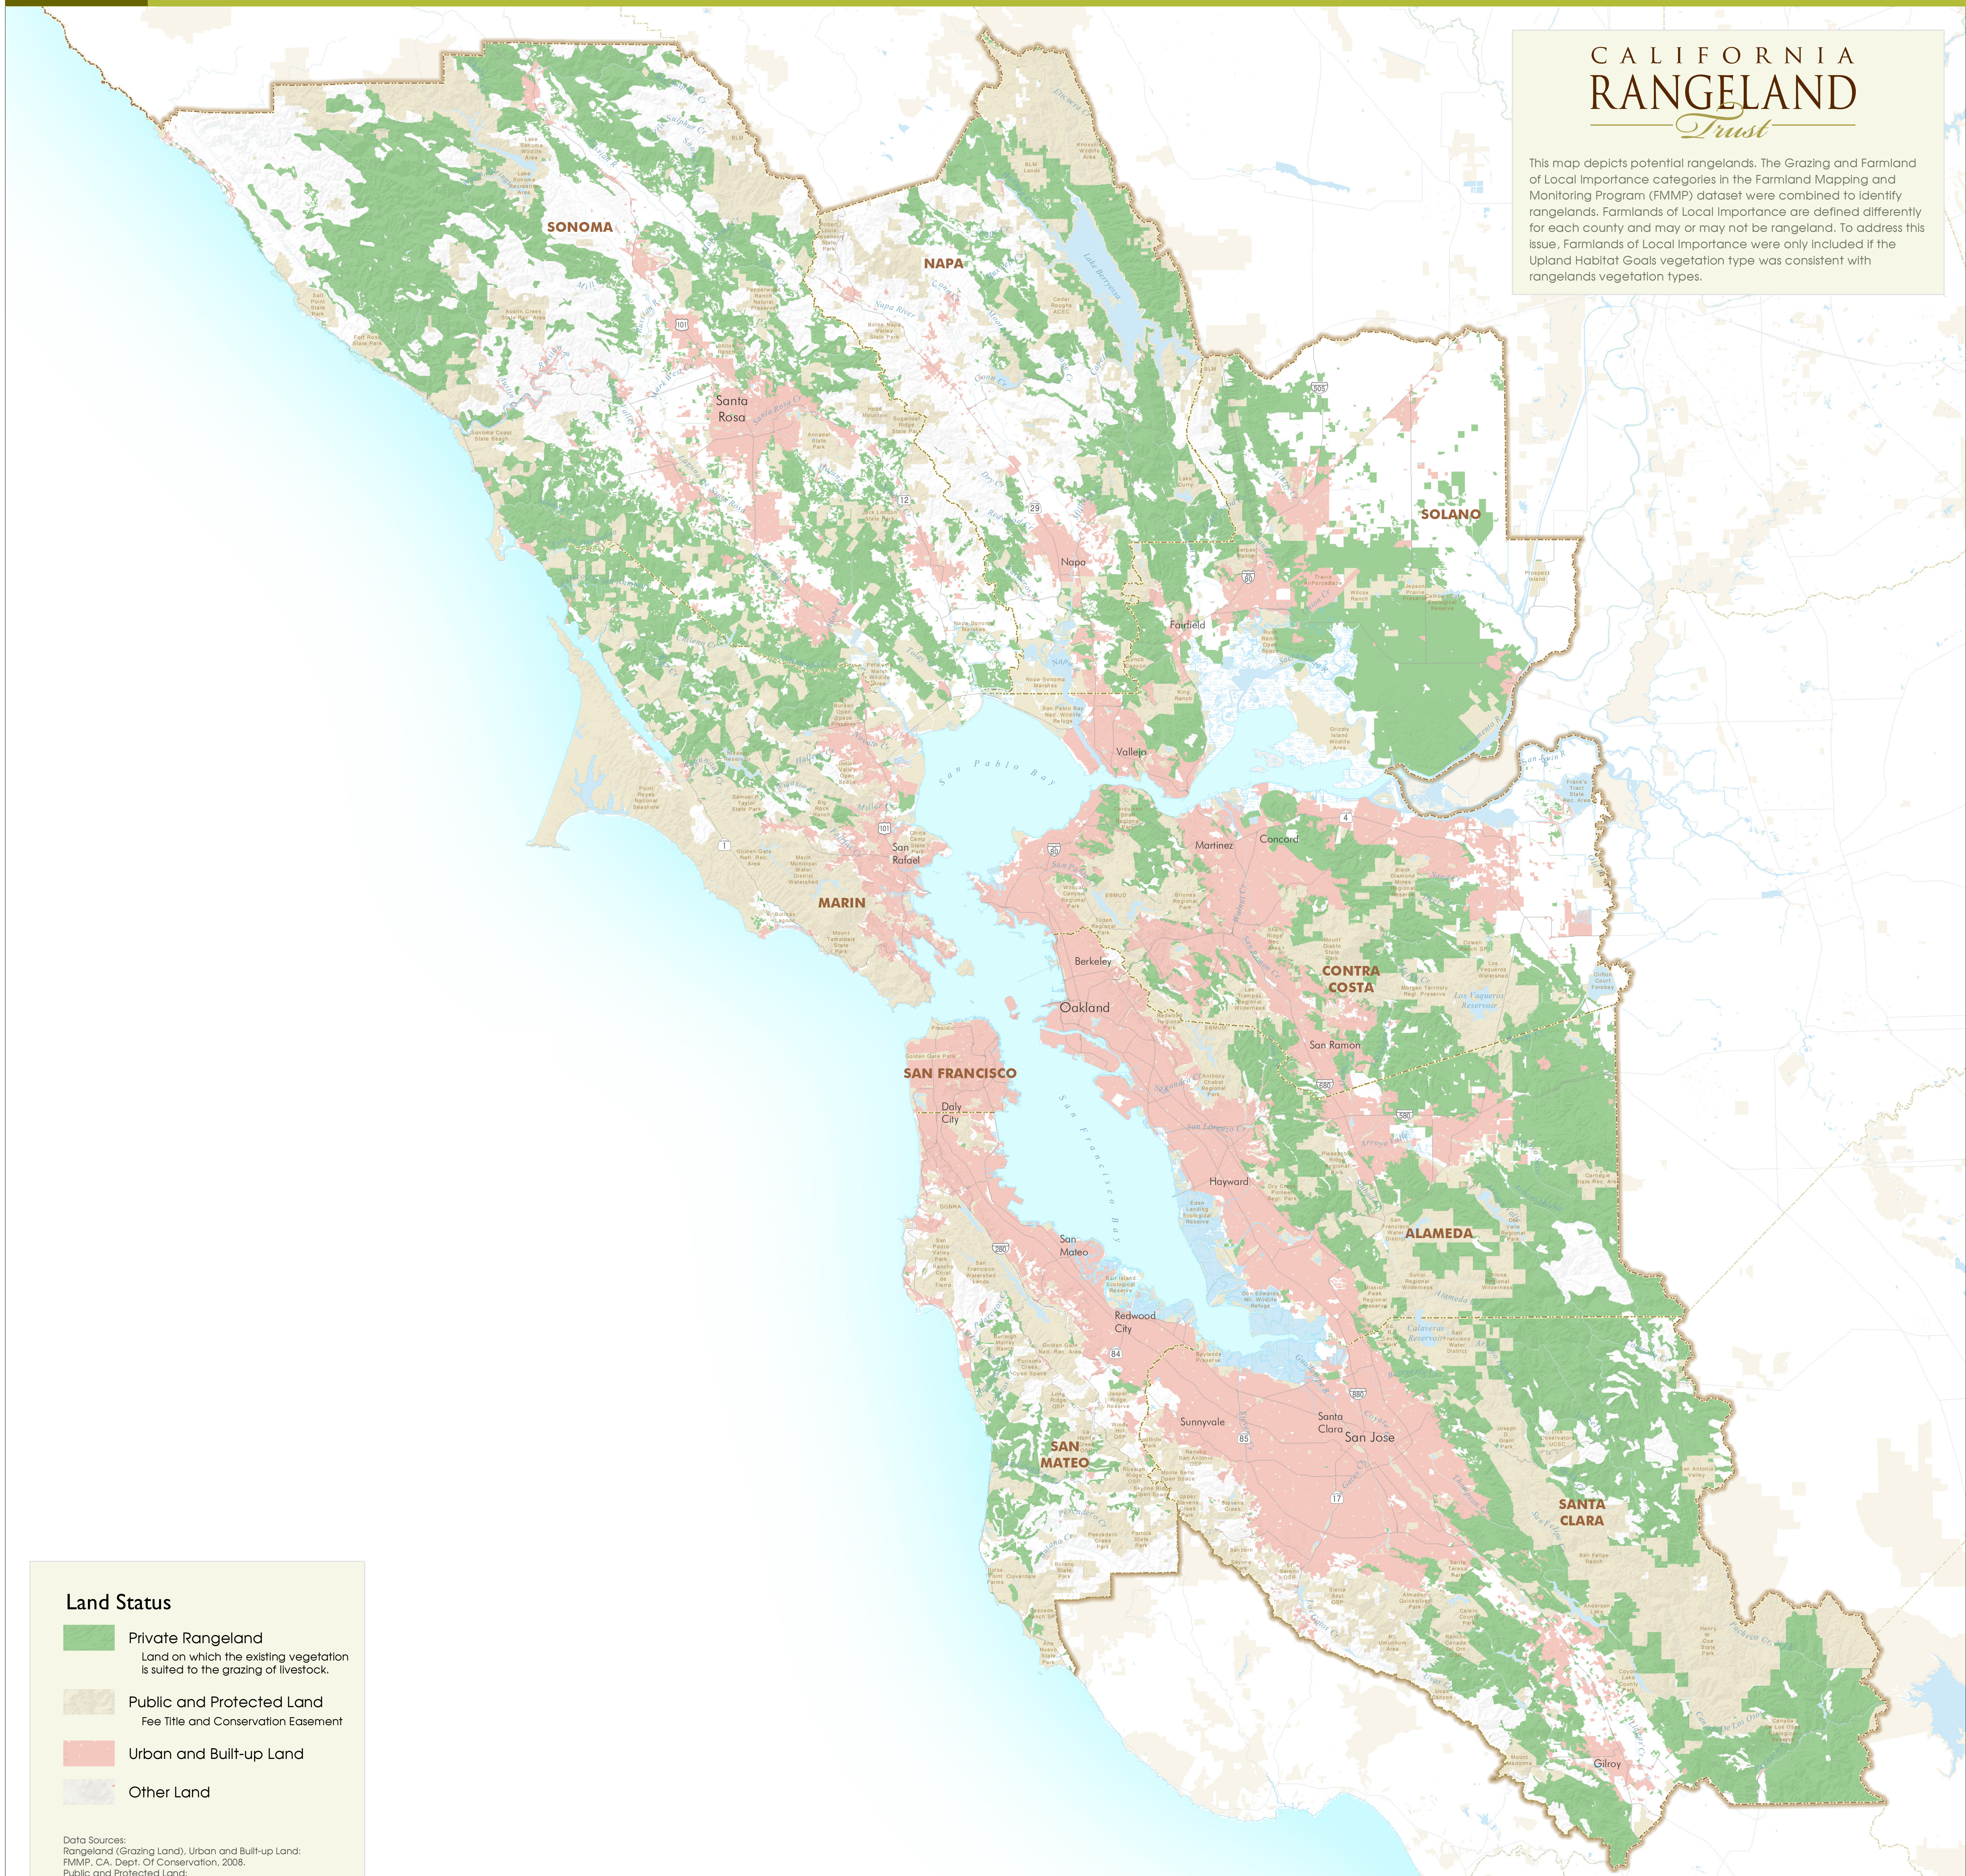

BAY AREA
OPEN SPACE
COUNCIL

CALIFORNIA RANGELAND *Trust*

This map depicts potential rangelands. The Grazing and Farmland of Local Importance categories in the Farmland Mapping and Monitoring Program (FMMP) dataset were combined to identify rangelands. Farmlands of Local Importance are defined differently for each county and may or may not be rangeland. To address this issue, Farmlands of Local Importance were only included if the Upland Habitat Goals vegetation type was consistent with rangelands vegetation types.

Land Status

- Private Rangeland
Land on which the existing vegetation is suited to the grazing of livestock.
- Public and Protected Land
Fee Title and Conservation Easement
- Urban and Built-up Land
- Other Land

Data Sources:
Rangeland (Grazing Land), Urban and Built-up Land:
FMMP, CA, Dept. Of Conservation, 2008.
Public and Protected Land:
CPAD v1.4, GreenInfo Network, Feb. 2010.